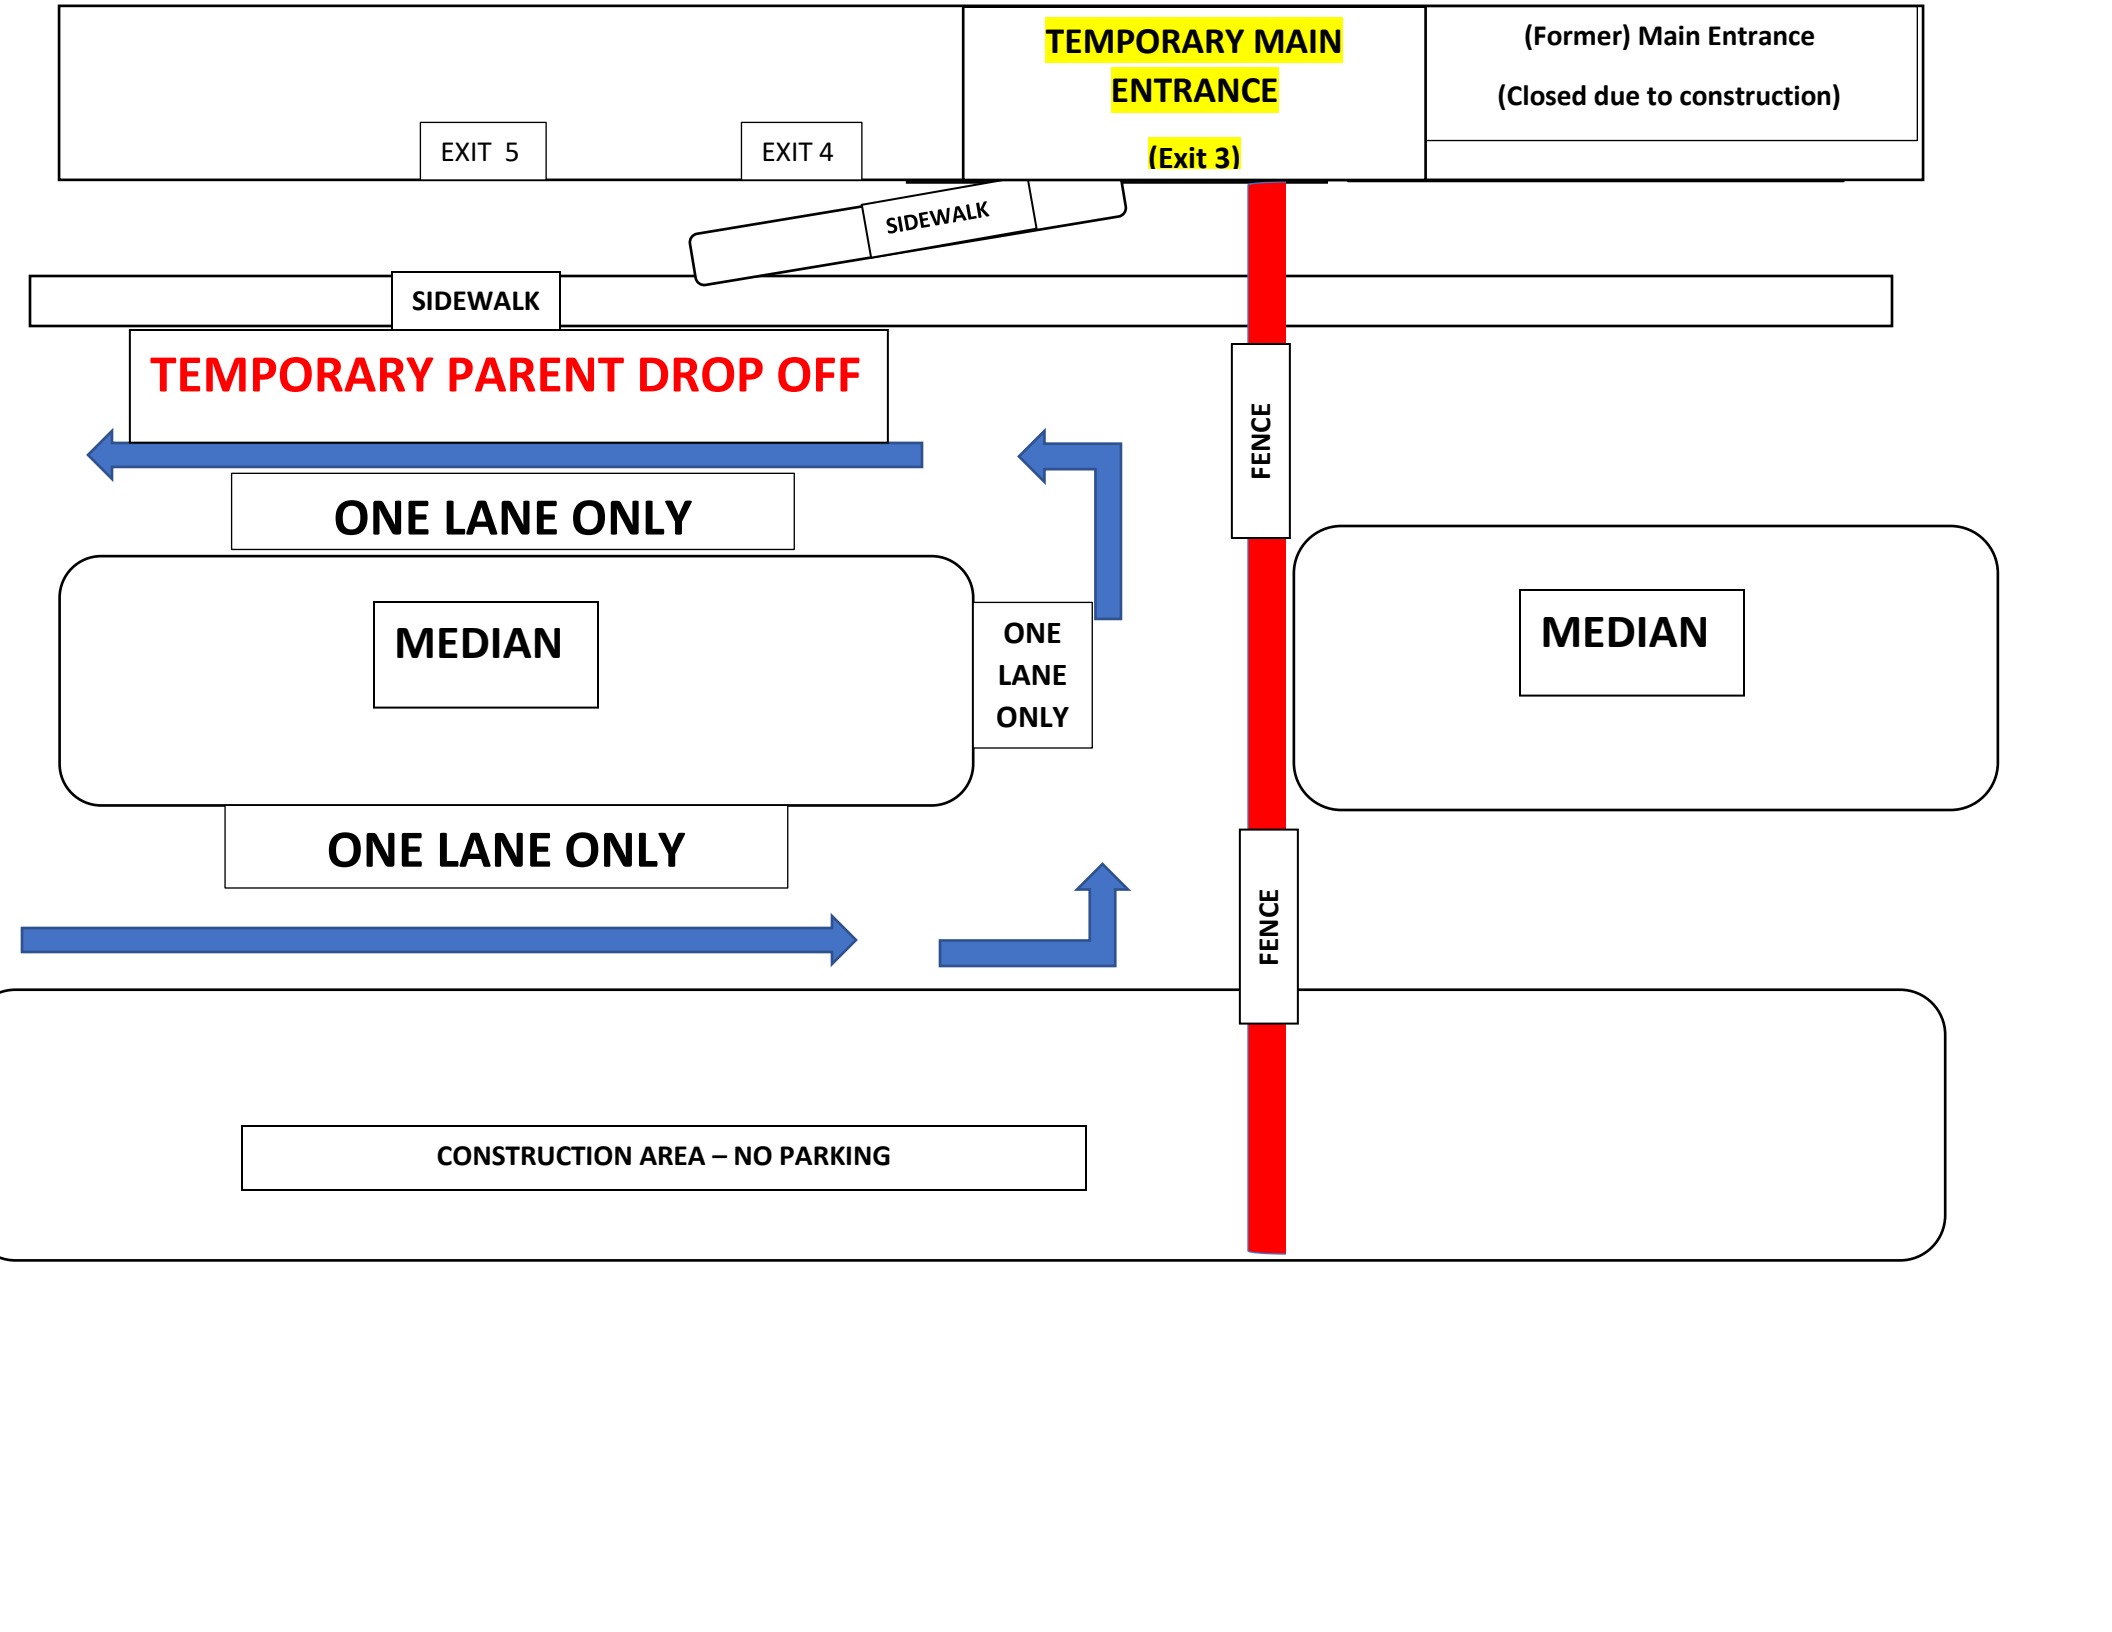

**TEMPORARY MAIN  
ENTRANCE**

(Former) Main Entrance  
(Closed due to construction)

**(Exit 3)**

EXIT 5

EXIT 4

SIDEWALK

SIDEWALK

**TEMPORARY PARENT DROP OFF**

# Tuscarora Elementary – Parent Drop-Off (AM)/Pick-Up (PM)

**2019-2020**

## **Parent Drop-Off (AM):**

- Parent drop-off begins at 7:15 AM
- Parents will enter the temporary Parent Drop-Off/Pick-Up Loop and drop off students at Temporary Main Entrance (Exit 3)
- For safety purposes, all cars in the loop are to remain in their order of arrival/entry

## **Parent Pick-Up (PM):**

- Parent pick-up begins at 2:30
- Parents will enter the temporary Parent Drop-Off/Pick-Up Loop. This is ONE LANE ONLY
- Parents will remain in their cars and students will be released from the Band Room to families by the afternoon dismissal teams
- Afternoon dismissal staff will have parents sign students out and radio the Band Room for students. Students will exit the building through the Temporary Main Entrance (Exit 3)
- For safety purposes, all cars in the loop are to remain in their order of arrival/entry