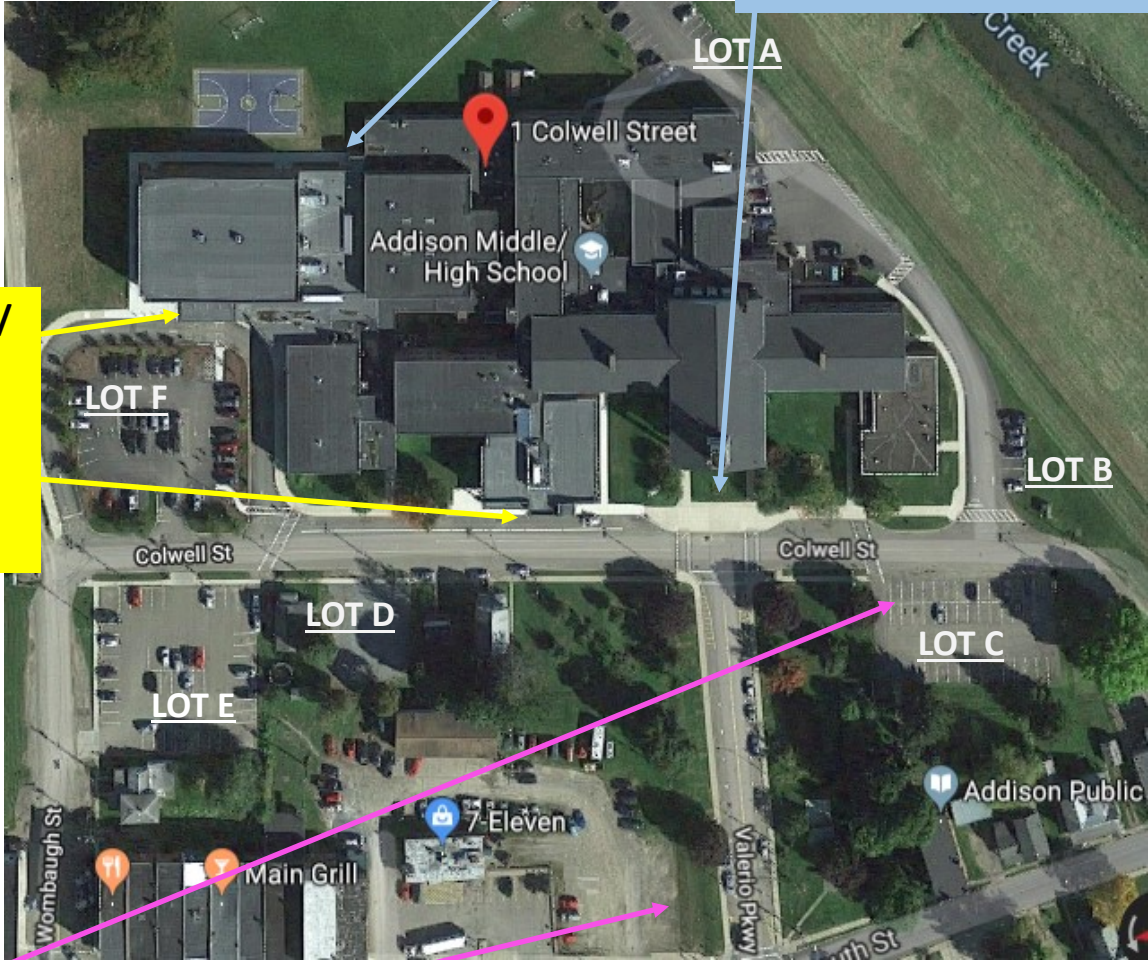

# 2019-2020 Middle/ High School Campus Map

- High School Student Bus Arrival / Dismissal Area
- High School Parent Drop off/ Walker and Driver Entrance

- Middle School Student Bus Arrival / Dismissal Area
- Middle School Parent Drop off/ Walker Entrance

## Parking

- Staff Parking (Lots A,B,D,E,and F)
- Senior Parking (Lot C)
- Underclassman Parking